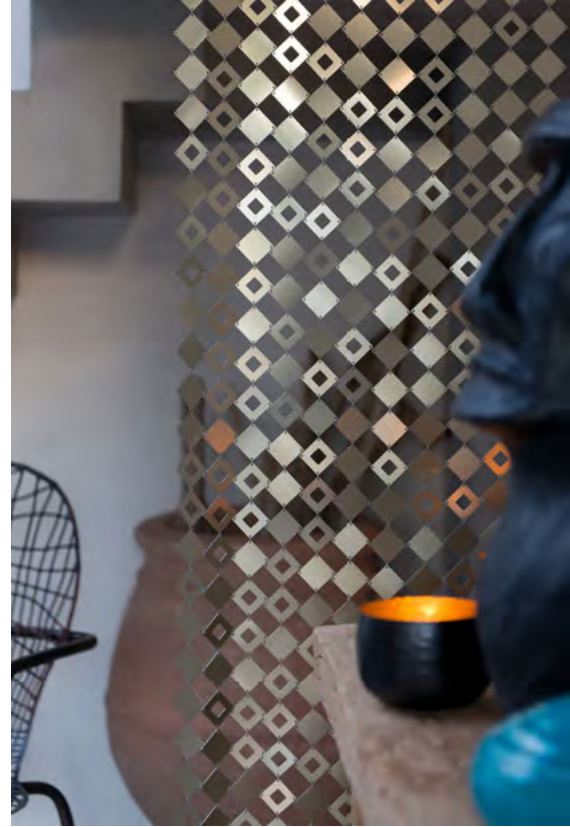

HANDMADE LUXURIOUS DECOR

GLITTERING WINDOW SOLUTION

SANKON INTERIORS