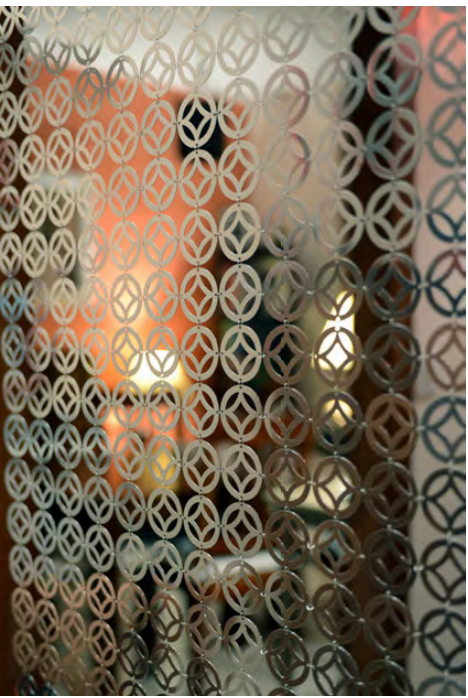

HANDMADE LUXURIOUS DECOR

GLITTERING WINDOW SOLUTION

SANKON INTERIORS