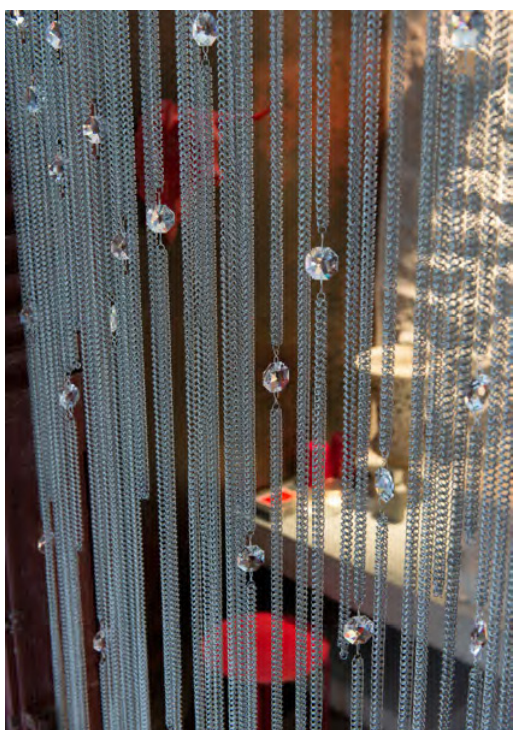

HANDMADE LUXURIOUS DECOR

GLITTERING WINDOW SOLUTION

SANKON INTERIORS